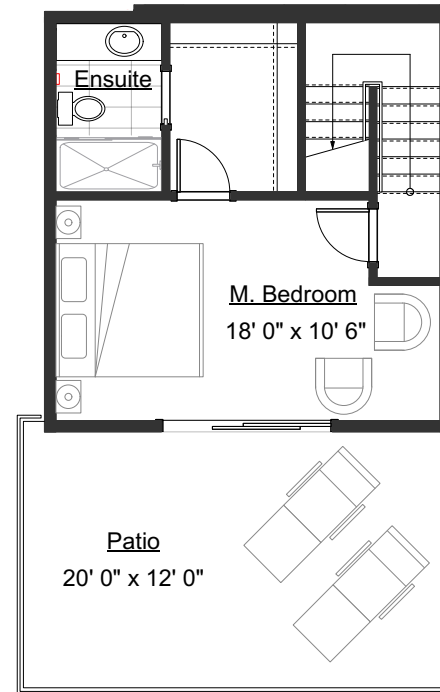

MAIN FLOOR

CRAWL SPACE

SONATA

1580 sq.ft.

3 bedrooms

3 bathrooms

high ceiling master floor

master patio + hot tub option

PLUS

Over 400 sq.ft. of air conditioned, 5'11" high storage space.

SECOND FLOOR

THIRD FLOOR

SONATA