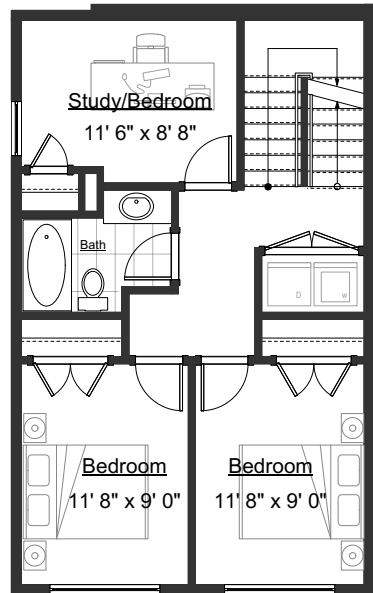

MAIN FLOOR

CRAWL SPACE

SONATA

1580 sq.ft.

3 bedrooms

3 bathrooms

high ceiling master floor

master patio + hot tub option

PLUS

Over 400 sq.ft. of air conditioned, 5'11" high storage space.

SECOND FLOOR

THIRD FLOOR

SONATA