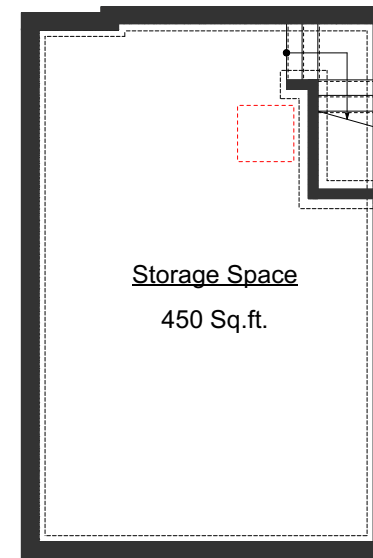

MAIN FLOOR

CRAWL SPACE

SONATA

1580 sq.ft.

3 bedrooms

3 bathrooms

high ceiling master floor

master patio + hot tub option

PLUS

Over 400 sq.ft. of air conditioned, 5'11" high storage space.

SECOND FLOOR

THIRD FLOOR

SONATA