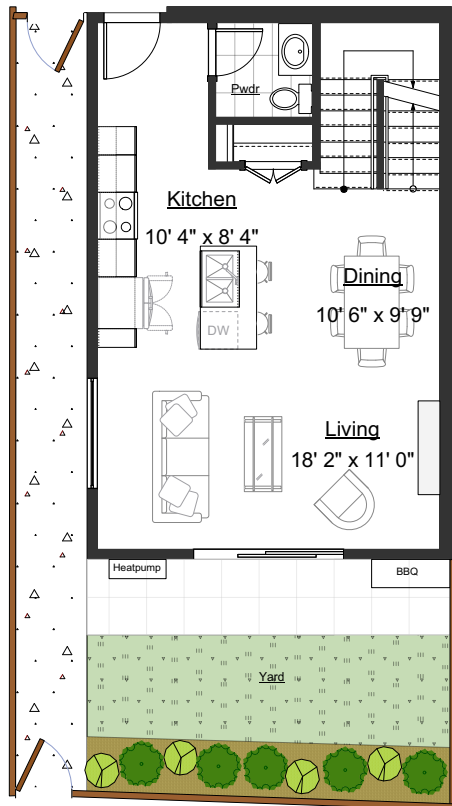

MAIN FLOOR

CRAWL SPACE

SONATA

1580 sq.ft.

3 bedrooms

3 bathrooms

high ceiling master floor

master patio + hot tub option

PLUS

Over 400 sq.ft. of air conditioned, 5'11" high storage space.

SECOND FLOOR

THIRD FLOOR

SONATA