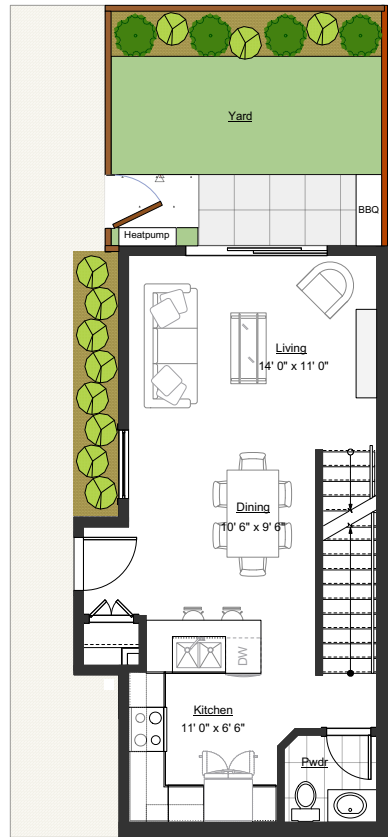

MAIN FLOOR

CRAWL SPACE

LEGATO

1420 sq.ft.

3 bedrooms

3 bathrooms

high ceiling master floor

master patio + hot tub option

PLUS

Over 400 sq.ft. of air conditioned, 5'11" high storage space.

SECOND FLOOR

THIRD FLOOR

LEGATO