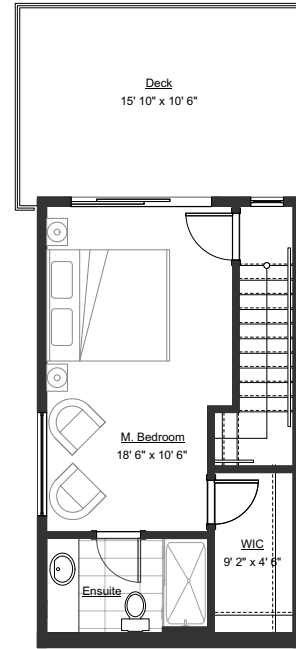

MAIN FLOOR

CRAWL SPACE

LEGATO

1420 sq.ft.

3 bedrooms

3 bathrooms

high ceiling master floor

master patio + hot tub option

PLUS

Over 400 sq.ft. of air conditioned, 5'11" high storage space.

SECOND FLOOR

THIRD FLOOR

LEGATO