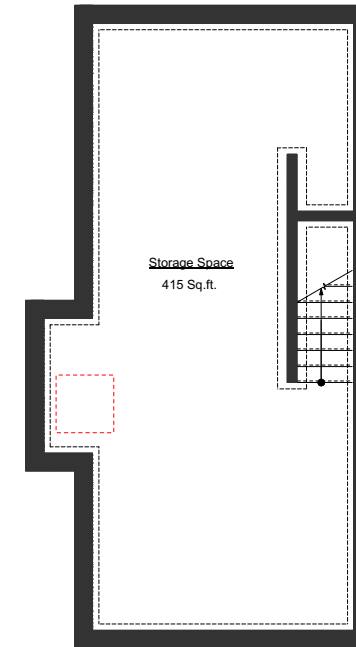

MAIN FLOOR

CRAWL SPACE

LEGATO

1420 sq.ft.

3 bedrooms

3 bathrooms

high ceiling master floor

master patio + hot tub option

PLUS

Over 400 sq.ft. of air conditioned, 5'11" high storage space.

SECOND FLOOR

THIRD FLOOR

LEGATO