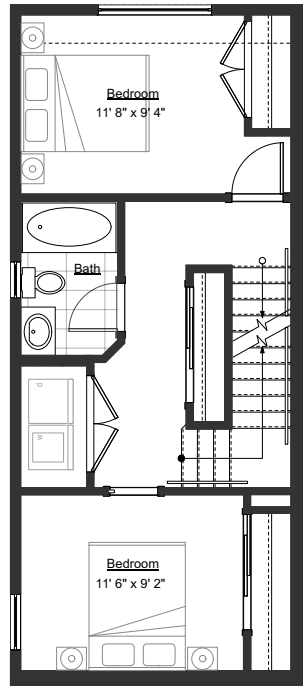

MAIN FLOOR

CRAWL SPACE

LEGATO

1420 sq.ft.

3 bedrooms

3 bathrooms

high ceiling master floor

master patio + hot tub option

PLUS

Over 400 sq.ft. of air conditioned, 5'11" high storage space.

SECOND FLOOR

THIRD FLOOR

LEGATO