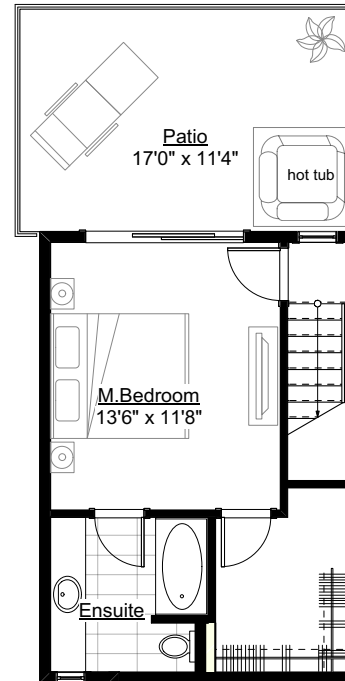

## MAIN FLOOR

## HARMONY

1400 sq.ft.

3 bedrooms

3 bathrooms

high ceiling master floor

master patio + hot tub option

**PLUS**

Over 400 sq.ft. of air conditioned, 5'11" high storage space.

SECOND FLOOR

THIRD FLOOR

HARMONY