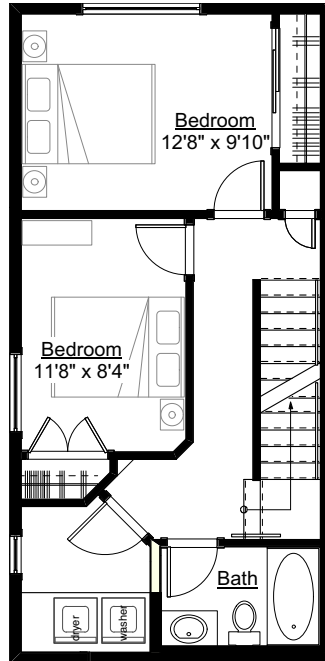

## MAIN FLOOR

## HARMONY

1400 sq.ft.

3 bedrooms

3 bathrooms

high ceiling master floor

master patio + hot tub option

**PLUS**

Over 400 sq.ft. of air conditioned, 5'11" high storage space.

SECOND FLOOR

THIRD FLOOR

HARMONY