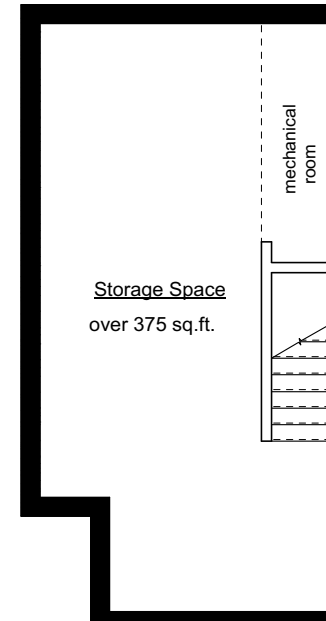

## MAIN FLOOR

## HARMONY

1400 sq.ft.

3 bedrooms

3 bathrooms

high ceiling master floor

master patio + hot tub option

**PLUS**

Over 400 sq.ft. of air conditioned, 5'11" high storage space.