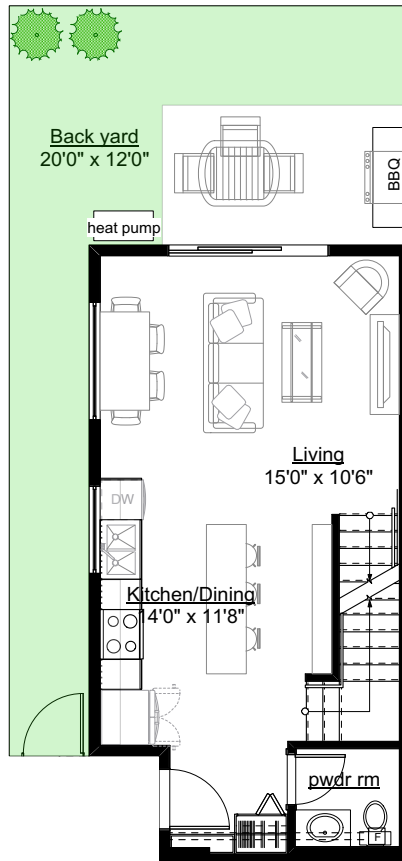

## MAIN FLOOR

## CRAWL SPACE

## HARMONY

1400 sq.ft.

3 bedrooms

3 bathrooms

high ceiling master floor

master patio + hot tub option

**PLUS**

Over 400 sq.ft. of air conditioned, 5'11" high storage space.