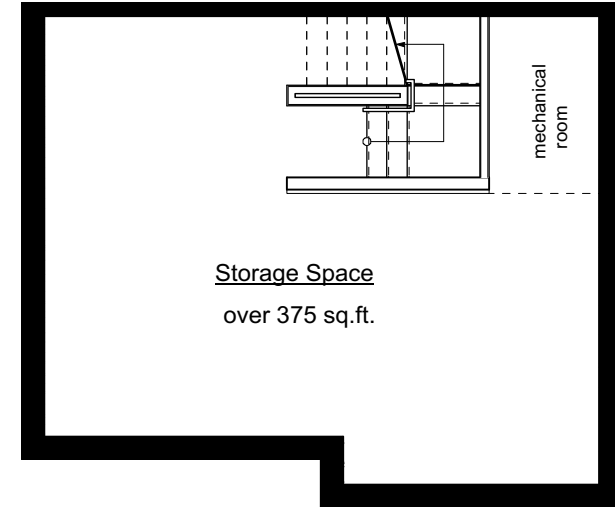

MAIN FLOOR

CRAWL SPACE

FANTASIA

1450 sq.ft.

3 bedrooms

3 bathrooms

high ceiling master floor

master patio + hot tub option

PLUS

Over 400 sq.ft. of air conditioned, 5'11" high storage space.

SECOND FLOOR

THIRD FLOOR

FANTASIA