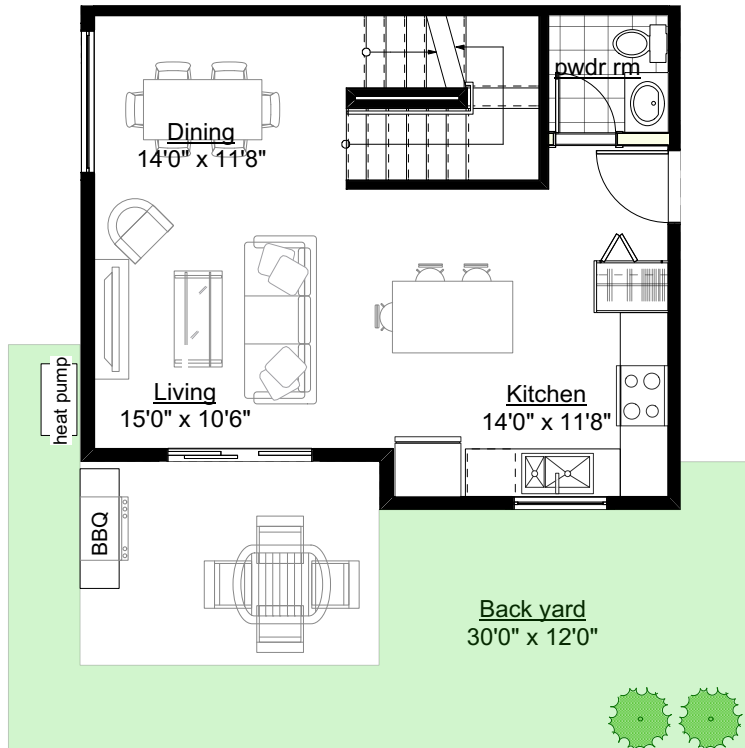

MAIN FLOOR

CRAWL SPACE

FANTASIA

1450 sq.ft.

3 bedrooms

3 bathrooms

high ceiling master floor

master patio + hot tub option

PLUS

Over 400 sq.ft. of air conditioned, 5'11" high storage space.

SECOND FLOOR

THIRD FLOOR

FANTASIA