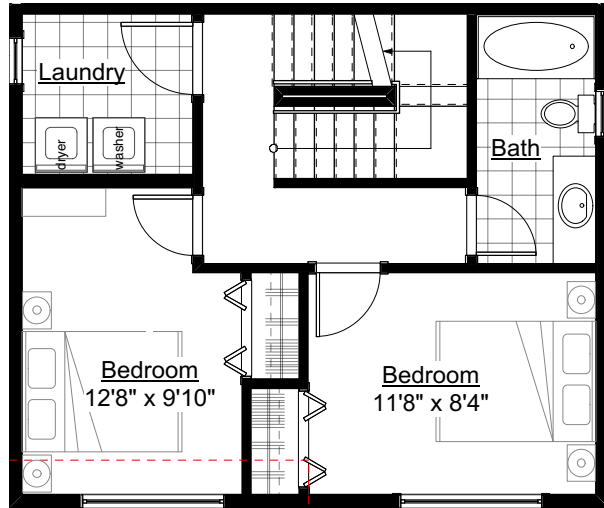

MAIN FLOOR

CRAWL SPACE

FANTASIA

1450 sq.ft.

3 bedrooms

3 bathrooms

high ceiling master floor

master patio + hot tub option

PLUS

Over 400 sq.ft. of air conditioned, 5'11" high storage space.

SECOND FLOOR

THIRD FLOOR

FANTASIA