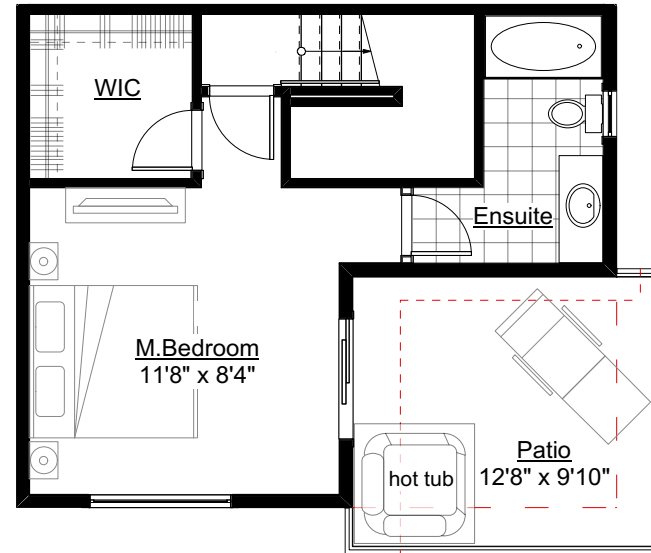

MAIN FLOOR

CRAWL SPACE

FANTASIA

1450 sq.ft.

3 bedrooms

3 bathrooms

high ceiling master floor

master patio + hot tub option

PLUS

Over 400 sq.ft. of air conditioned, 5'11" high storage space.

SECOND FLOOR

THIRD FLOOR

FANTASIA