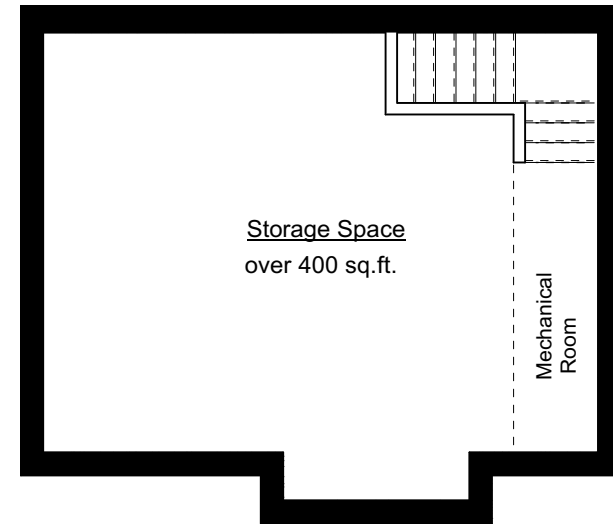

## MAIN FLOOR

## AVANT GARDE

1400 sq.ft.

3 bedrooms

3 bathrooms

high ceiling master floor

master patio + hot tub option

**PLUS**

Over 400 sq.ft. of air conditioned, 5'11" high storage space.