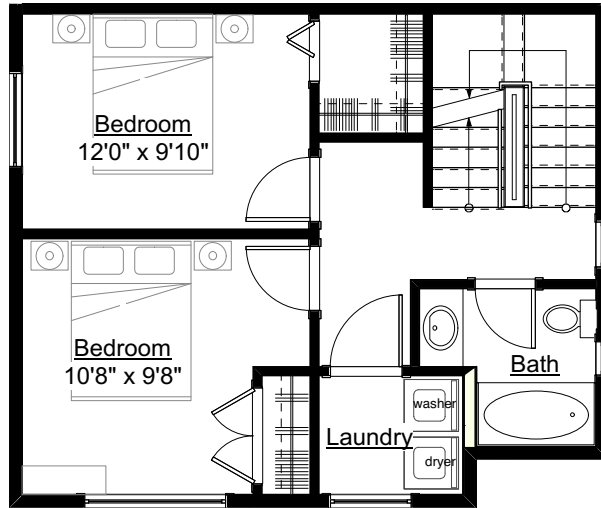

## MAIN FLOOR

## AVANT GARDE

1400 sq.ft.

3 bedrooms

3 bathrooms

high ceiling master floor

master patio + hot tub option

**PLUS**

Over 400 sq.ft. of air conditioned, 5'11" high storage space.

SECOND FLOOR

THIRD FLOOR

AVANT GARDE