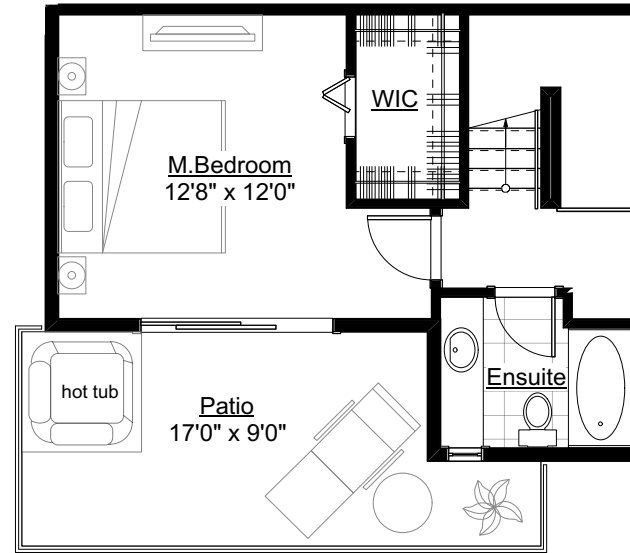

## MAIN FLOOR

## AVANT GARDE

1400 sq.ft.

3 bedrooms

3 bathrooms

high ceiling master floor

master patio + hot tub option

**PLUS**

Over 400 sq.ft. of air conditioned, 5'11" high storage space.

SECOND FLOOR

THIRD FLOOR

AVANT GARDE