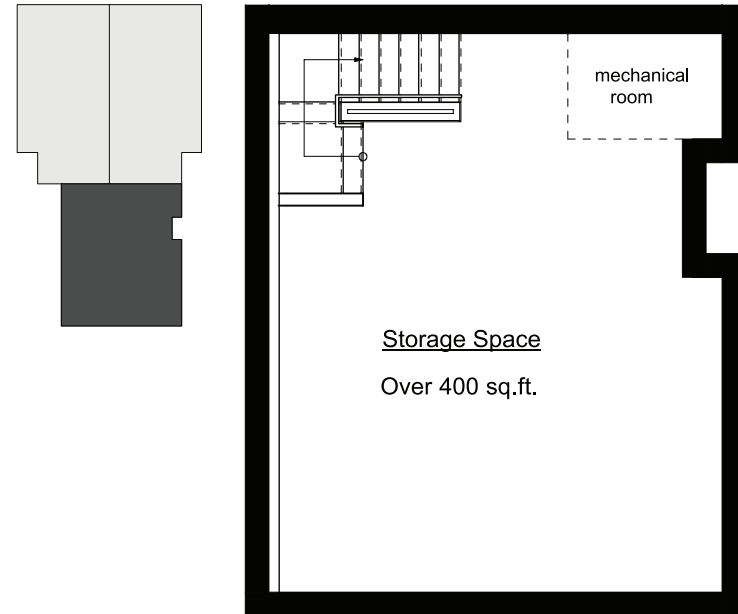

## MAIN FLOOR

## ARIETTA

**1500 sq.ft.**

3 bedrooms

3 bathrooms

high ceiling master floor

master patio + hot tub option

**PLUS**

Over 400 sq.ft. of air conditioned, 5'11" high storage space.