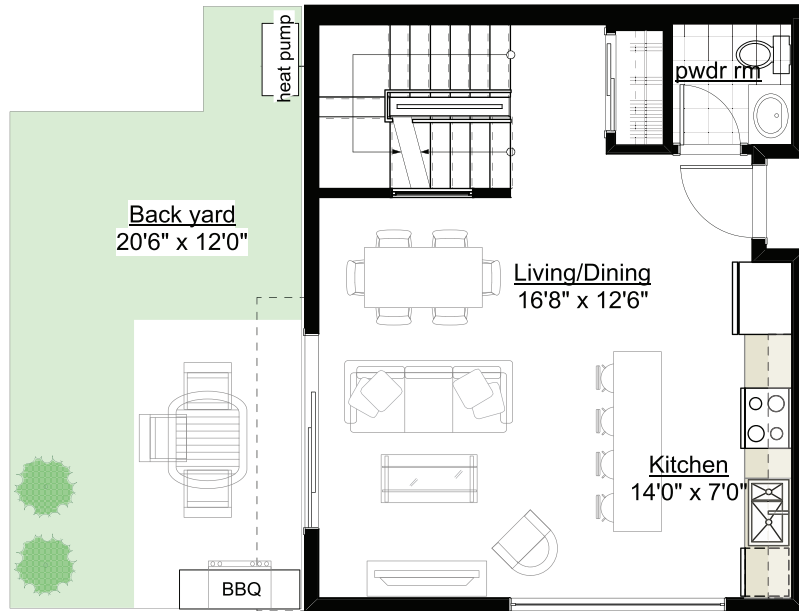

## MAIN FLOOR

## CRAWL SPACE

## ARIETTA

**1500 sq.ft.**

3 bedrooms

3 bathrooms

high ceiling master floor

master patio + hot tub option

**PLUS**

Over 400 sq.ft. of air conditioned, 5'11" high storage space.

SECOND FLOOR

THIRD FLOOR

ARIETTA