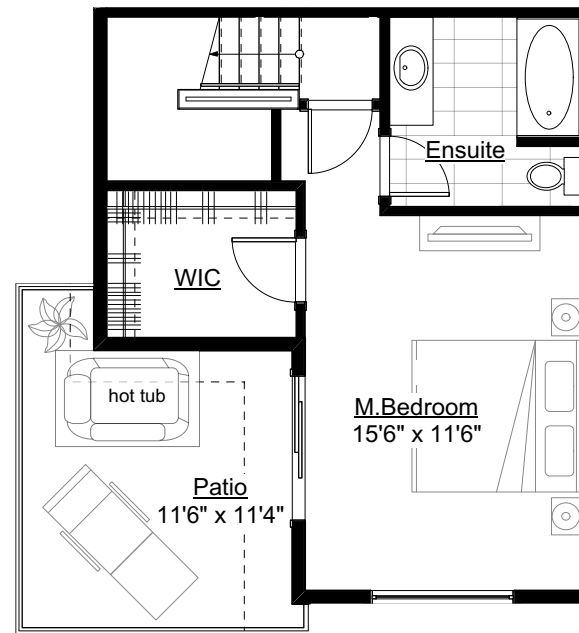

## MAIN FLOOR

## ARIETTA

**1500 sq.ft.**

3 bedrooms

3 bathrooms

high ceiling master floor

master patio + hot tub option

**PLUS**

Over 400 sq.ft. of air conditioned, 5'11" high storage space.

SECOND FLOOR

THIRD FLOOR

ARIETTA