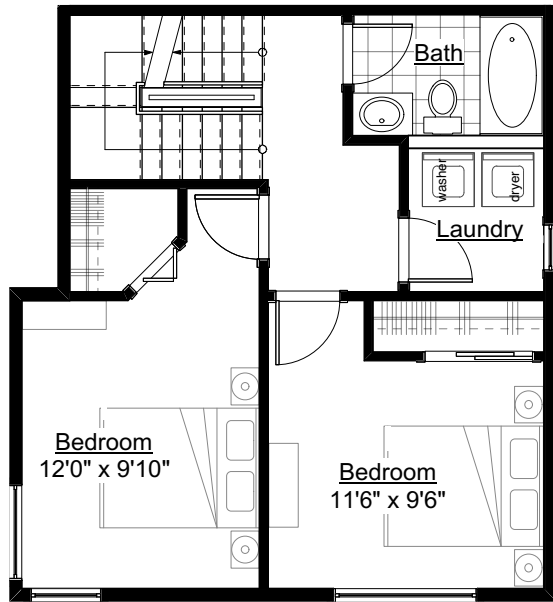

## MAIN FLOOR

## CRAWL SPACE

## ARIETTA

**1500 sq.ft.**

3 bedrooms

3 bathrooms

high ceiling master floor

master patio + hot tub option

**PLUS**

Over 400 sq.ft. of air conditioned, 5'11" high storage space.

SECOND FLOOR

THIRD FLOOR

ARIETTA